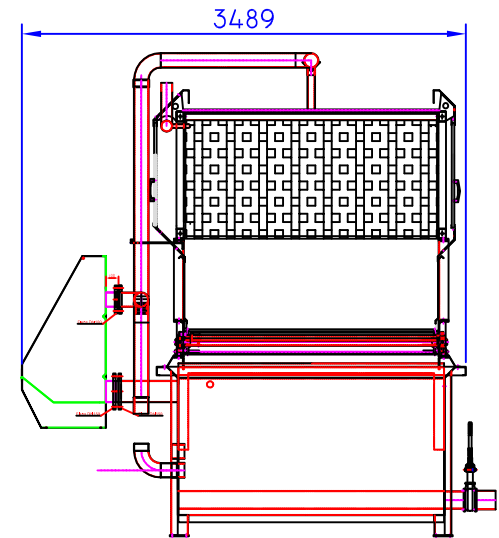

← INFEED

← SIEVE BOW

HYDRO COOLER 300kW