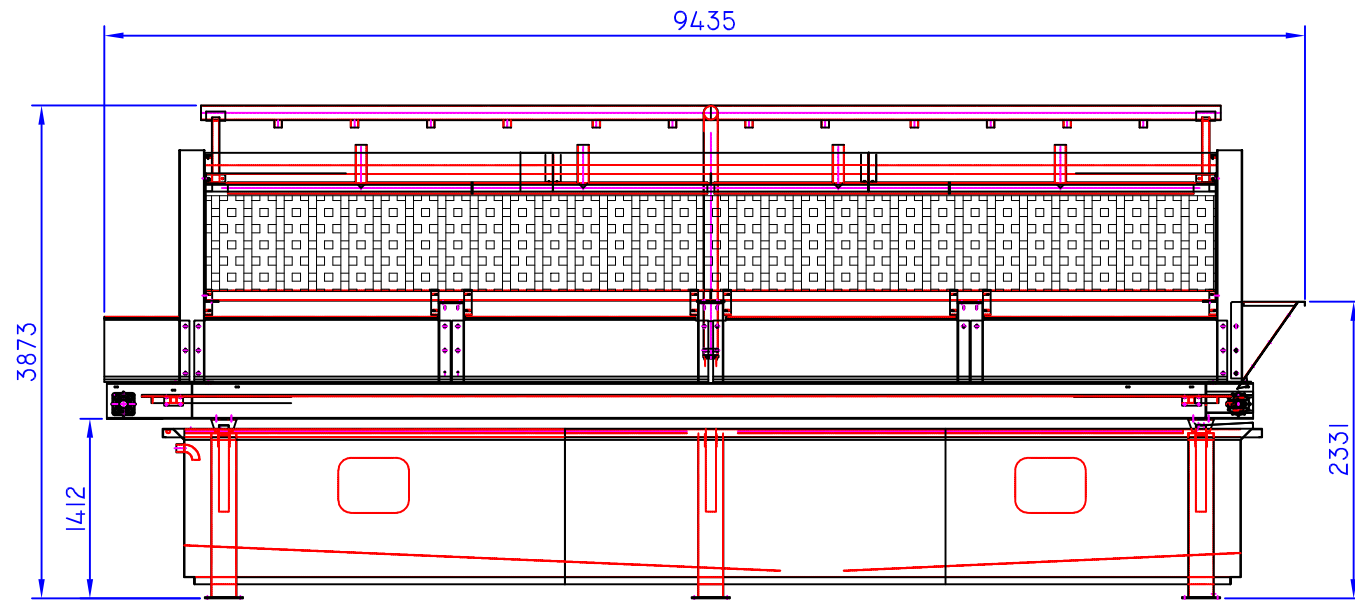

← INFEED

← SIEVE BOW

HYDRO COOLER 300kW