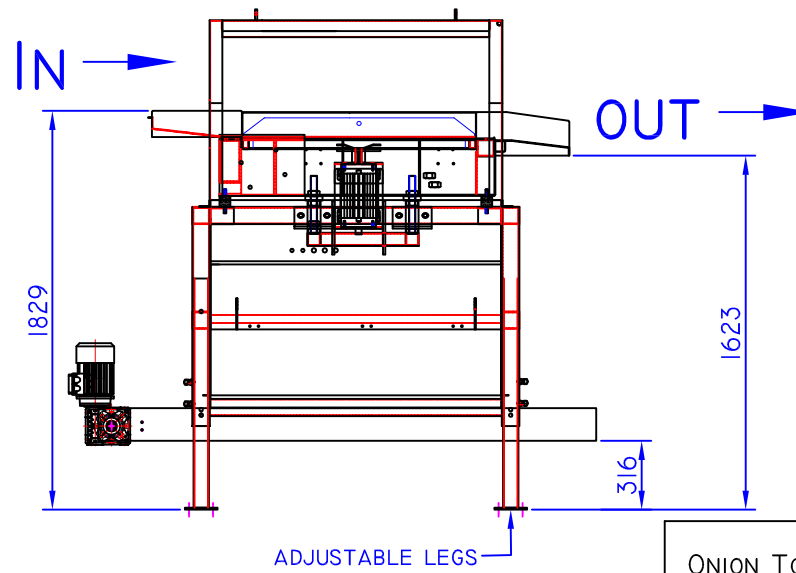

TOP VIEW

FRONT VIEW

SIDE VIEW

ONION TOPPER A1

WWW.ALLROUNDVP.NL