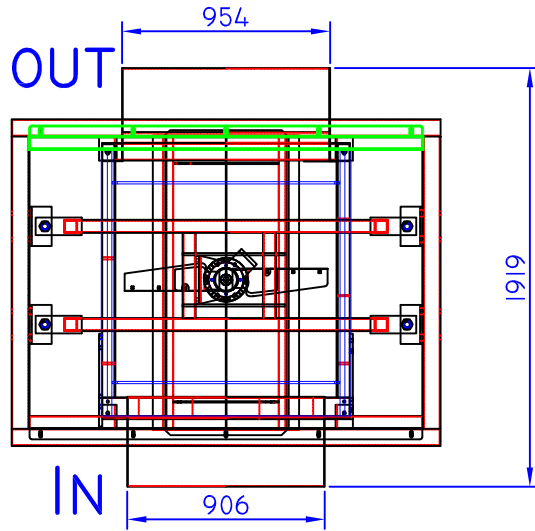

TOP VIEW

FRONT VIEW

SIDE VIEW

ONION TOPPER A1

WWW.ALLROUNDVP.NL