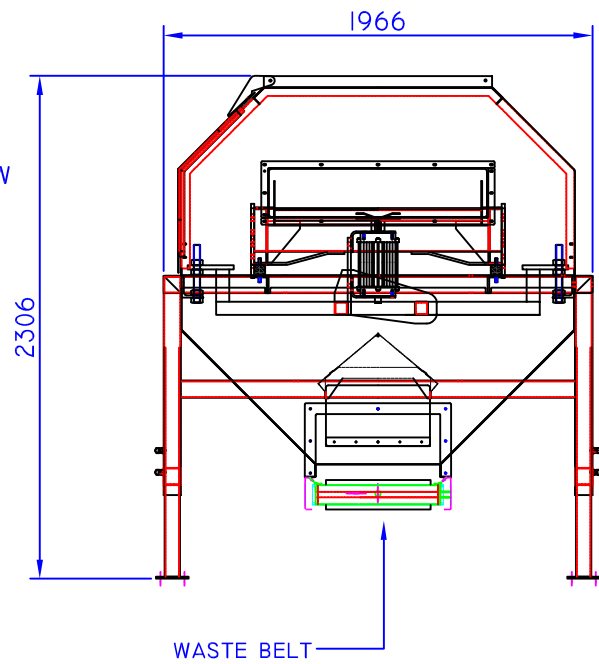

TOP VIEW

FRONT VIEW

SIDE VIEW

ONION TOPPER A1

WWW.ALLROUNDVP.NL